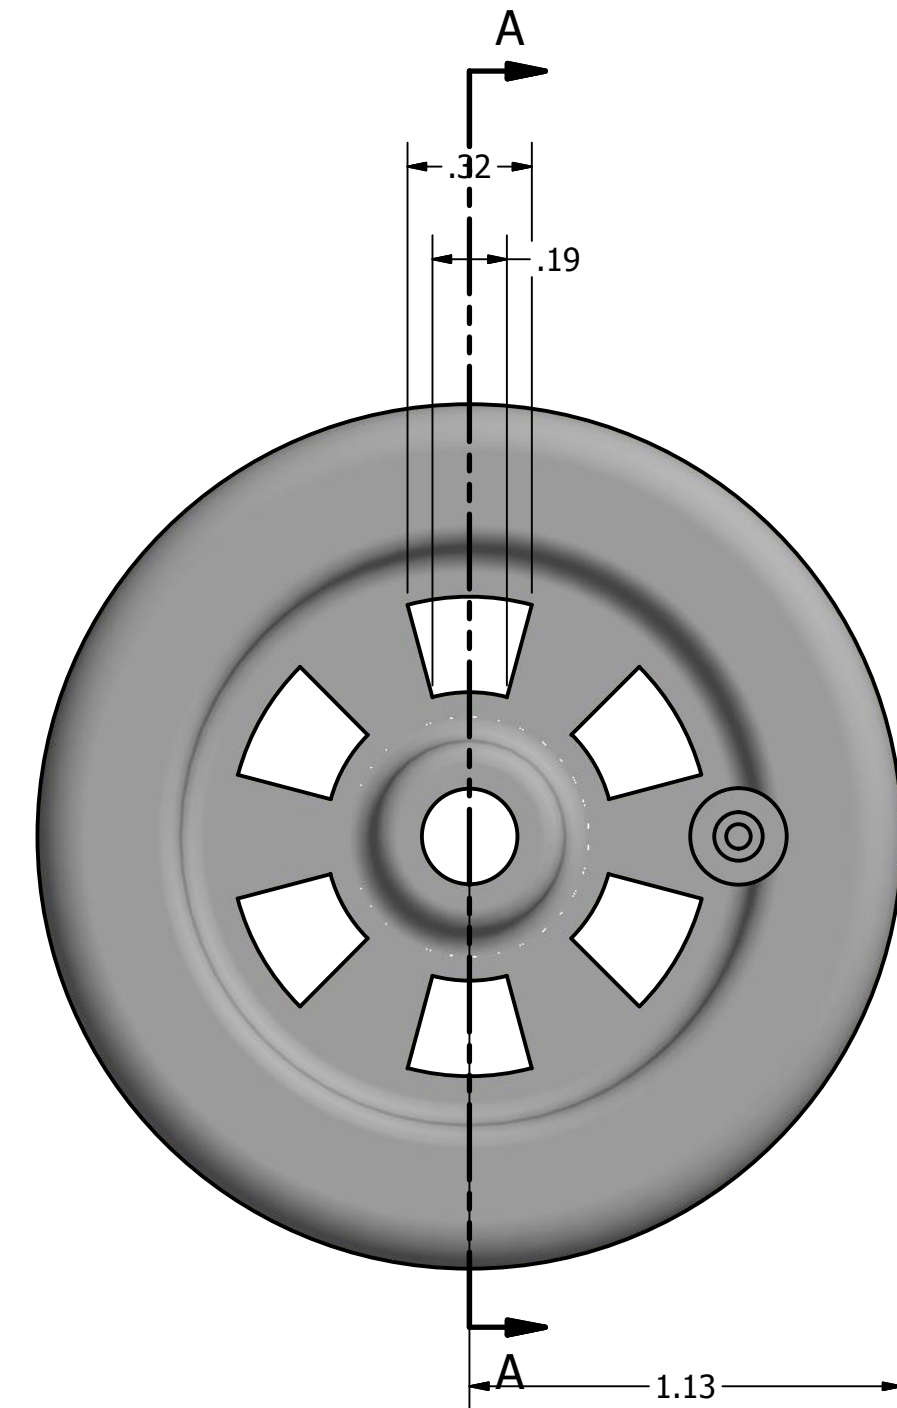

SECTION A-A
SCALE 2 : 1

DRAWN Brandon Forrest	12/5/2014	TITLE		
CHECKED		Wheel		
QA		SIZE	DWG NO	REV
MFG		C	Wheel	
APPROVED		SCALE	SHEET 1 OF 1	